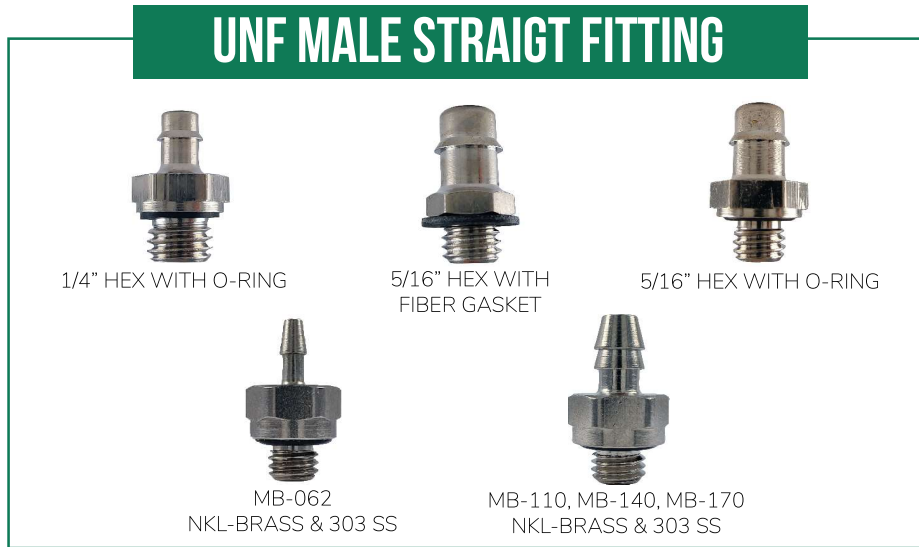

UNF MALE STRAIGHT FITTING

Part #	Tube ID	UNF M	HEX	O-Ring	Material	QTY
MB-B1O14N	1/16"	10-32	1/4"	BUNA-N	NKL-BRASS	25
MB-B1ON	1/16"	10-32	5/16"	BUNA-N	NKL-BRASS	25
MB-B1N	1/16"	10-32	5/16"	FIBER GASKET	NKL-BRASS	25
MB-062	1/16"	10-32	5/16"	BUNA-N	NKL-BRASS	25
MB-062-SS	1/16"	10-32	5/16"	BUNA-N	303 SS	10
MB-428B1N	1/16"	1/4-28	5/16"	FIBER GASKET	NKL-BRASS	25
MB-B312O14N	5/32"	10-32	1/4"	BUNA-N	NKL-BRASS	25
MB-B312ON	5/32"	10-32	5/16"	BUNA-N	NKL-BRASS	25
MB-B312N	5/32"	10-32	5/16"	FIBER GASKET	NKL-BRASS	25
MB-428B312N	5/32"	1/4-28	5/16"	FIBER GASKET	NKL-BRASS	25
MB-110	5/64"	10-32	5/16"	BUNA-N	NKL-BRASS	25
MB-110-SS	5/64"	10-32	5/16"	BUNA-N	303 SS	10
MB-B3O14N	1/8"	10-32	1/4"	BUNA-N	NKL-BRASS	25
MB-B3ON	1/8"	10-32	5/16"	BUNA-N	NKL-BRASS	25
MB-B3N	1/8"	10-32	5/16"	FIBER GASKET	NKL-BRASS	25
MB-140	1/8"	10-32	5/16"	BUNA-N	NKL-BRASS	25
MB-140-SS	1/8"	10-32	5/16"	BUNA-N	303 SS	10
MB-428B3N	1/8"	1/4-28	5/16"	FIBER GASKET	NKL-BRASS	25
MB-B4O14N	.170"	10-32	1/4"	BUNA-N	NKL-BRASS	25
MB-B4ON	.170"	10-32	5/16"	BUNA-N	NKL-BRASS	25
MB-B4N	.170"	10-32	5/16"	FIBER GASKET	NKL-BRASS	25
MB-170	.170"	10-32	5/16"	BUNA-N	NKL-BRASS	25
MB-170-SS	.170"	10-32	5/16"	BUNA-N	303 SS	10
MB-428B4N	.170"	1/4-28	5/16"	FIBER GASKET	NKL-BRASS	25
MB-B6ON	1/4"	10-32	5/16"	BUNA-N	NKL-BRASS	25
MB-B6N	1/4"	10-32	5/16"	FIBER GASKET	NKL-BRASS	25
MB-428B6N	1/4"	1/4-28	5/16"	FIBER GASKET	NKL-BRASS	25

**Other thread options available
contact Polyconn for more details.**