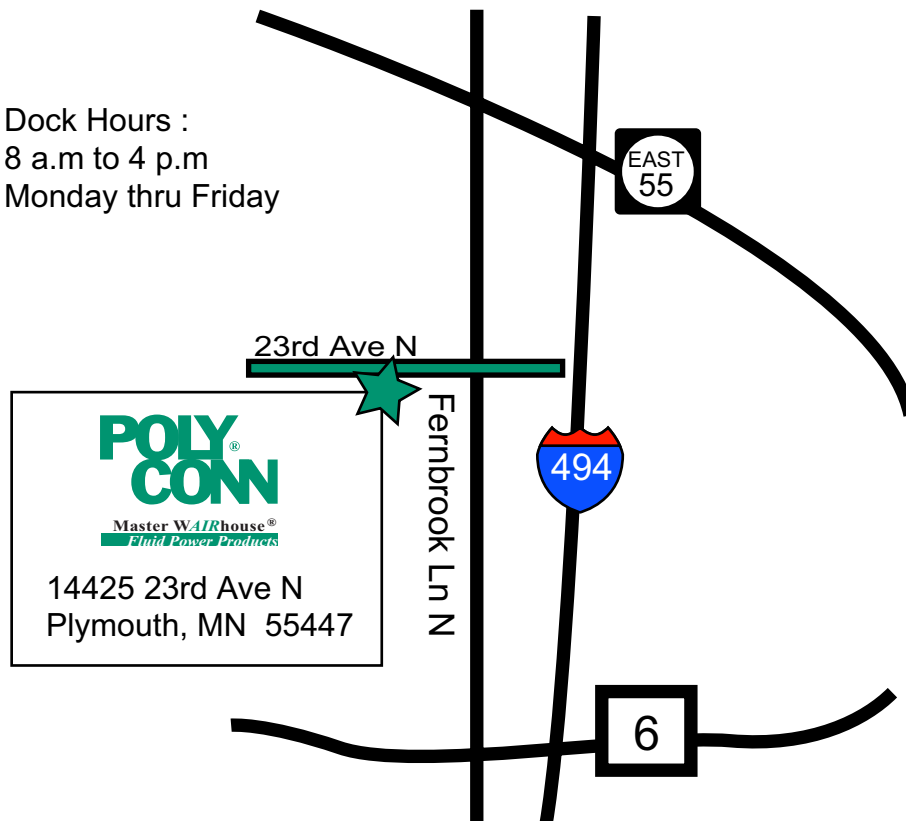

Welcome to Polyconn

A Division of Wm. P. Nugent, Co., Inc.

Dock Hours :
8 a.m to 4 p.m
Monday thru Friday

Polyconn is located just west of
Fernbrook Lane North on 23rd Avenue North.

Customer Service 763-559-0388

[Get Driving Directions](#)
