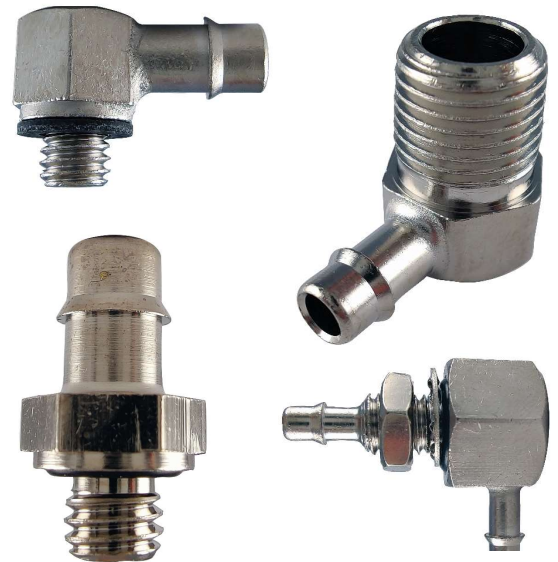

3/8" BODY SIZE FEMALE NPT PLUG

Part #	NPT M	Body	QTY	List Price
PCIP6F-4	1/4"	STEEL	1	\$ 5.53
PCIP6F-6	3/8"	STEEL	1	\$ 5.34
PCIP6F-8	1/2"	STEEL	1	\$ 41.04

3/8" BODY SIZE HOSE BARB COUPLER

Part #	Hose ID	Body & Sleeve	Locking Device	Internal Valve	QTY	List Price
PCIC6H-6	3/8"	ZINC-STEEL	8 SS BALLS	ZINC-PLATED STEEL	1	\$ 25.06
PCIC6H-8	1/2"	ZINC-STEEL	8 SS BALLS	ZINC-PLATED STEEL	1	\$ 27.23

3/8" BODY SIZE HOSE BARB PLUG

Part #	Hose ID	Body	QTY	List Price
PCIP6H-6	3/8"	STEEL	1	\$ 6.77
PCIP6H-8	1/2"	STEEL	1	\$ 8.43

3/8" BODY SIZE MALE NPT COUPLER

Part #	NPT M	Body & Sleeve	Locking Device	Internal Valve	QTY	List Price
PCIC6M-6	3/8"	ZINC-STEEL	8 SS BALLS	ZINC-PLATED STEEL	1	\$ 22.82
PCIC6M-8	1/2"	ZINC-STEEL	8 SS BALLS	ZINC-PLATED STEEL	1	\$ 28.95

3/8" BODY SIZE MALE NPT PLUG

Part #	NPT M	Body	QTY	List Price
PCIP6M-4	1/4"	STEEL	1	\$ 4.81
PCIP6M-6	3/8"	STEEL	1	\$ 5.06
PCIP6M-8	1/2"	STEEL	1	\$ 9.03

POLY[®] CONN

Servicing Your Pneumatic Needs For Over 40 Years

Now that you have your Quick Disconnect Fittings, don't forget your tubing! And check out our Miniature Barbed Fittings!

**POLY[®]
CONN**

Servicing Your Pneumatic Needs For Over 40 Years

**Polyconn[®] the one-stop shop for your
pneumatic needs.**